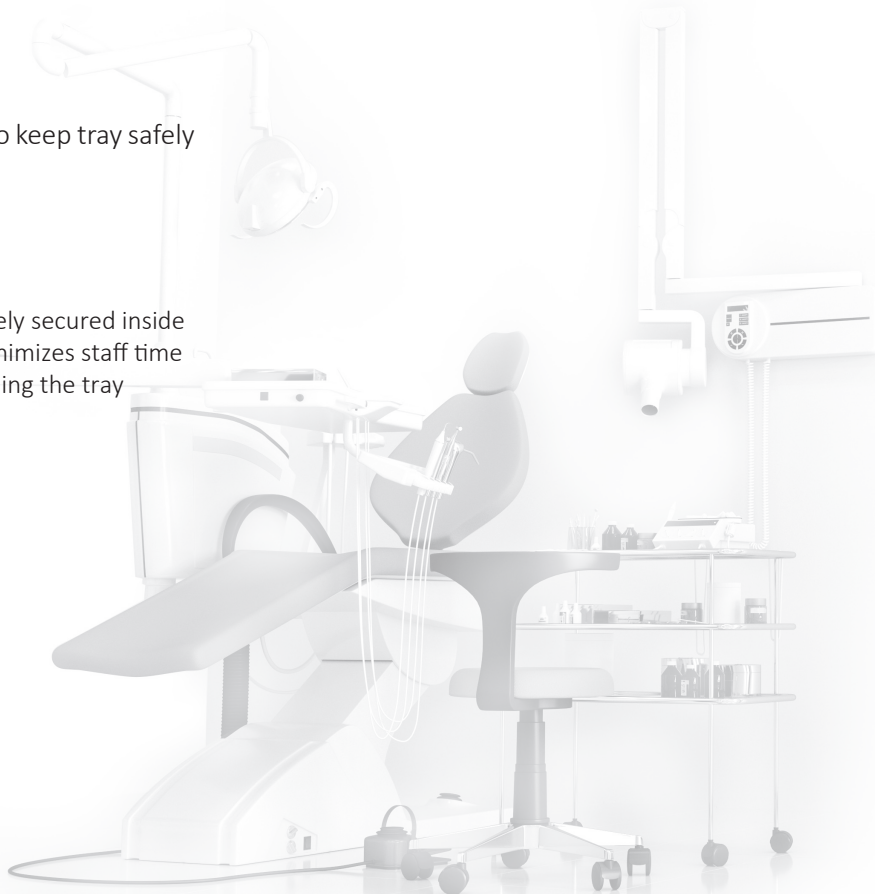

## TRAY BARRIERS

Disposable plastic tray barrier with fold-lock end to keep tray safely locked inside sleeve. Fits Ritter B & A-dec.

### FEATURES

Unique fold-lock end

### BENEFITS

Keeps tray safely secured inside the sleeve; minimizes staff time spent on cleaning the tray

CODE	DESCRIPTION	QTY
200-300	10 ½" x 14"	500/box

Distributed by: